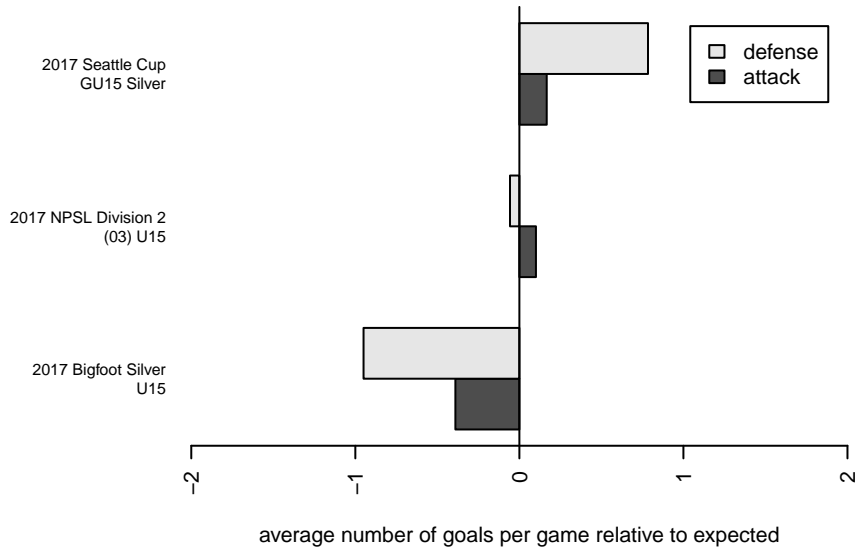

Bellevue United G03

Bellevue Youth SC
Bellevue, WA
G03 total strength=1198
attack=6.5 defense=2.43
fall league = NPSL Div 2 (03) U15
notes= Lee 2017

alt names used:
BUFC G03
BELLEVUE UNITED FC LEE G03 (WA)
BUFC G03 Olivia Lee

Venues played:
2017 Seattle Cup GU15 Silver
2017 Bigfoot Silver U15
2017 NPSL Division 2 (03) U15

**attack and defense variance (black dot)
relative to other teams
and top 10 in region**

**attack and defense rating
relative to others at age
and all opponents in last 13 months**

Performance relative to 13 month average

Performance relative to 13 month average

date	home		away		venue	pred.home	pred.away
2018-01-28	Whatcom FC Rangers White G03	1	Bellevue United G03	3	2017 NPSL Division 2 (03) U15	0.41	2.78
2018-01-27	Kent United White G03	2	Bellevue United G03	2	2017 NPSL Division 2 (03) U15	1.36	3.18
2018-01-20	Bellevue United G03	1	Seattle United S Blue G03	2	2017 NPSL Division 2 (03) U15	1.02	2.80
2018-01-13	Bellevue United G03	5	Whatcom FC Rangers White G03	0	2017 NPSL Division 2 (03) U15	2.78	0.41
2017-12-02	Bellevue United G03	1	Newport FC G03	2	2017 NPSL Division 2 (03) U15	1.74	1.74
2017-08-19	Snohomish United Red G03	3	Bellevue United G03	0	2017 Bigfoot Silver U15	1.26	1.11
2017-08-18	Shoreline SC Verrou G03	2	Bellevue United G03	5	2017 Bigfoot Silver U15	1.06	3.50
2017-08-17	Southlake Select Patriots G03	3	Bellevue United G03	0	2017 Bigfoot Silver U15	2.83	1.56
2017-07-09	Seattle United S Blue G03	3	Bellevue United G03	0	2017 Seattle Cup GU15 Silver	2.80	1.02
2017-07-08	NW United Red G03	0	Bellevue United G03	4	2017 Seattle Cup GU15 Silver	0.88	3.61
2017-07-08	Bellevue United G03	4	CSC Velocity Green G03	1	2017 Seattle Cup GU15 Silver	1.44	2.67
2017-07-07	RSA Elite G03	1	Bellevue United G03	1	2017 Seattle Cup GU15 Silver	1.79	2.27