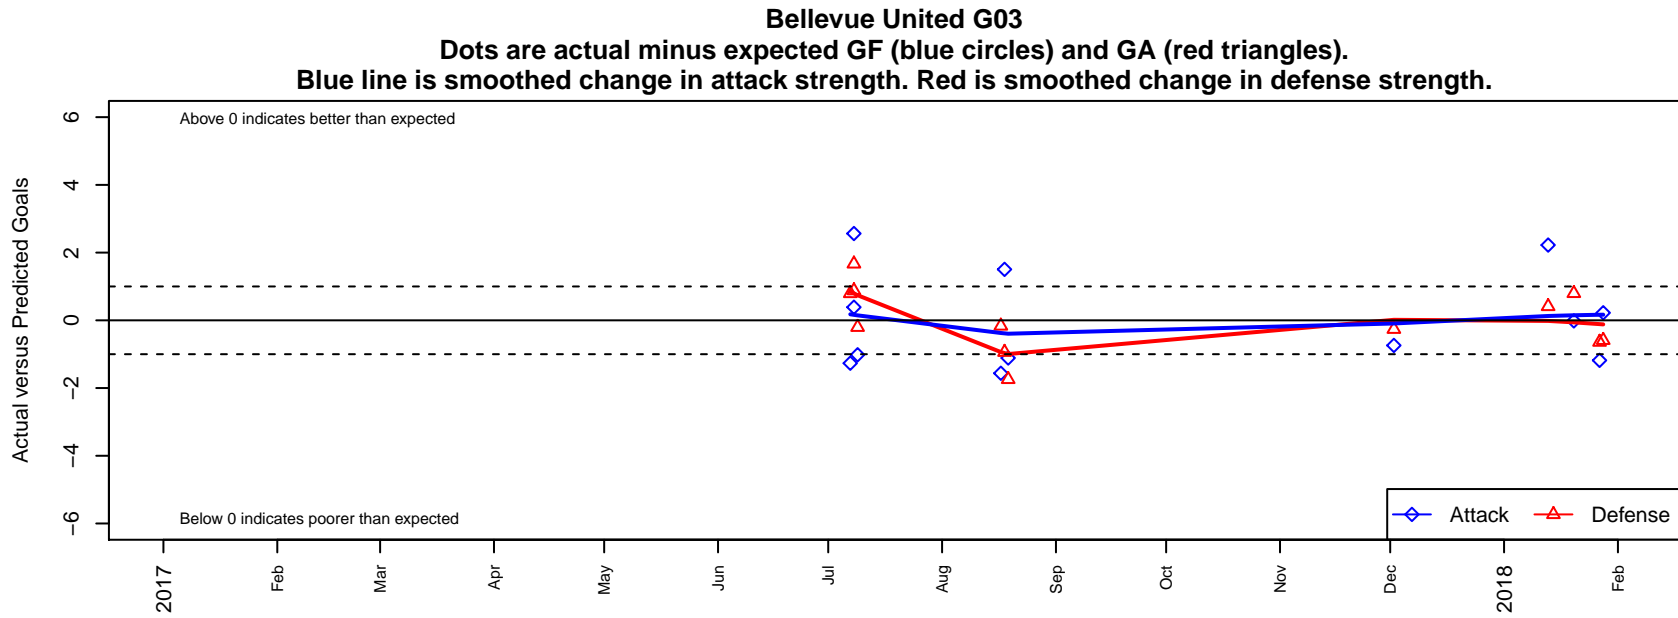

Bellevue United G03

Bellevue Youth SC
Bellevue, WA
G03 total strength=1198
attack=6.5 defense=2.43
fall league = NPSL Div 2 (03) U15
notes= Lee 2017

alt names used:
BUFC G03
BELLEVUE UNITED FC LEE G03 (WA)
BUFC G03 Olivia Lee

Venues played:
2017 Seattle Cup GU15 Silver
2017 Bigfoot Silver U15
2017 NPSL Division 2 (03) U15

**attack and defense variance (black dot)
relative to other teams
and top 10 in region**

**attack and defense rating
relative to others at age
and all opponents in last 13 months**