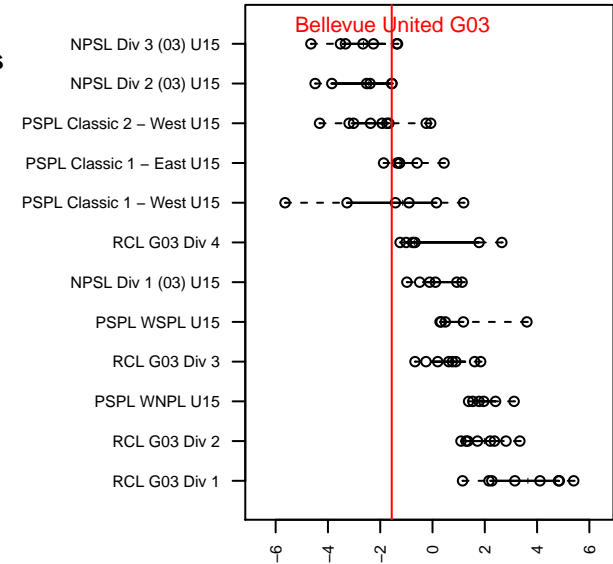

Bellevue United G03

Bellevue Youth SC
Bellevue, WA
G03 total strength=1198
attack=6.5 defense=2.43
fall league = NPSL Div 2 (03) U15
notes= Lee 2017

alt names used:
BUFC G03
BELLEVUE UNITED FC LEE G03 (WA)
BUFC G03 Olivia Lee

Venues played:
2017 Seattle Cup GU15 Silver
2017 Bigfoot Silver U15
2017 NPSL Division 2 (03) U15

**attack and defense variance (black dot)
relative to other teams
and top 10 in region**

**attack and defense rating
relative to others at age
and all opponents in last 13 months**

Performance relative to 13 month average

Performance relative to 13 month average

date	home		away		venue	pred.home	pred.away
2018-01-28	Whatcom FC Rangers White G03	1	Bellevue United G03	3	2017 NPSL Division 2 (03) U15	0.41	2.78
2018-01-27	Kent United White G03	2	Bellevue United G03	2	2017 NPSL Division 2 (03) U15	1.36	3.18
2018-01-20	Bellevue United G03	1	Seattle United S Blue G03	2	2017 NPSL Division 2 (03) U15	1.02	2.80
2018-01-13	Bellevue United G03	5	Whatcom FC Rangers White G03	0	2017 NPSL Division 2 (03) U15	2.78	0.41
2017-12-02	Bellevue United G03	1	Newport FC G03	2	2017 NPSL Division 2 (03) U15	1.74	1.74
2017-08-19	Snohomish United Red G03	3	Bellevue United G03	0	2017 Bigfoot Silver U15	1.26	1.11
2017-08-18	Shoreline SC Verrou G03	2	Bellevue United G03	5	2017 Bigfoot Silver U15	1.06	3.50
2017-08-17	Southlake Select Patriots G03	3	Bellevue United G03	0	2017 Bigfoot Silver U15	2.83	1.56
2017-07-09	Seattle United S Blue G03	3	Bellevue United G03	0	2017 Seattle Cup GU15 Silver	2.80	1.02
2017-07-08	NW United Red G03	0	Bellevue United G03	4	2017 Seattle Cup GU15 Silver	0.88	3.61
2017-07-08	Bellevue United G03	4	CSC Velocity Green G03	1	2017 Seattle Cup GU15 Silver	1.44	2.67
2017-07-07	RSA Elite G03	1	Bellevue United G03	1	2017 Seattle Cup GU15 Silver	1.79	2.27